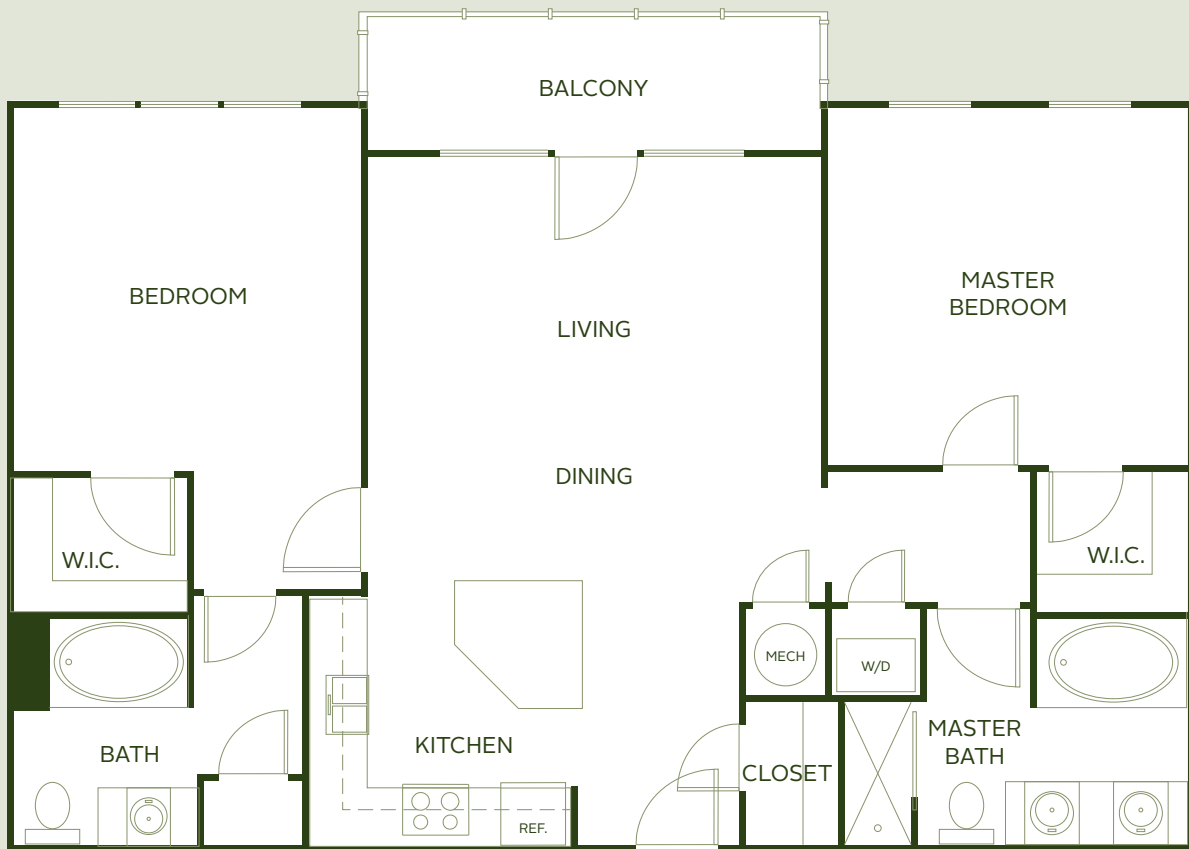

2 BR | 2 BA | 1,194 SF

880 Confederate Ave SE · Atlanta, Georgia 30312 · 404.900.9574 · BurnettGrantPark.com

All information is believed to be accurate but is not warranted